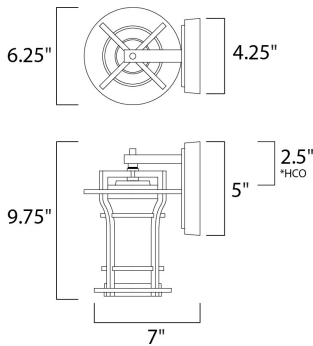

PRODUCT DESCRIPTION

Bold, exterior design of Die Cast aluminum finished in Black Oxide support elongated cylinders of clear Waterglass. Light is gently diffused by a second inner cylinder of Satin White glass.

MEASUREMENTS

DIMENSION : 6.25" W x 9.75" H x 7" Ext
BACK PLATE : 4.25" W x 5" H x 2.5" HCO
HANGING WEIGHT : 3.7 lb

LAMPING

INPUT VOLTAGE : 120V
BULB : 1 x 60W Incandescent E26 Medium , 60W Total
BULB INCLUDED : (Not Included)
DIMMABLE : Yes

FINISHES OPTION

Black Oxide (BO)

GLASS

Water Glass WG

MATERIAL

Aluminum, Glass

RATINGS

cETLus
Wet Location

ADDITIONAL

OPERATING TEMPERATURE:
-20°C (-4°F), 40°C (104°F)

PHOTOMETRIC: Report Found Online

Always consult a qualified electrician before installing any lighting product.